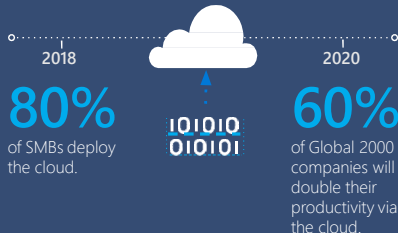

Move your data to the cloud with **Azure** and **The Bauen Group**

CUSTOMER JOURNEY

What's happening in the industry?